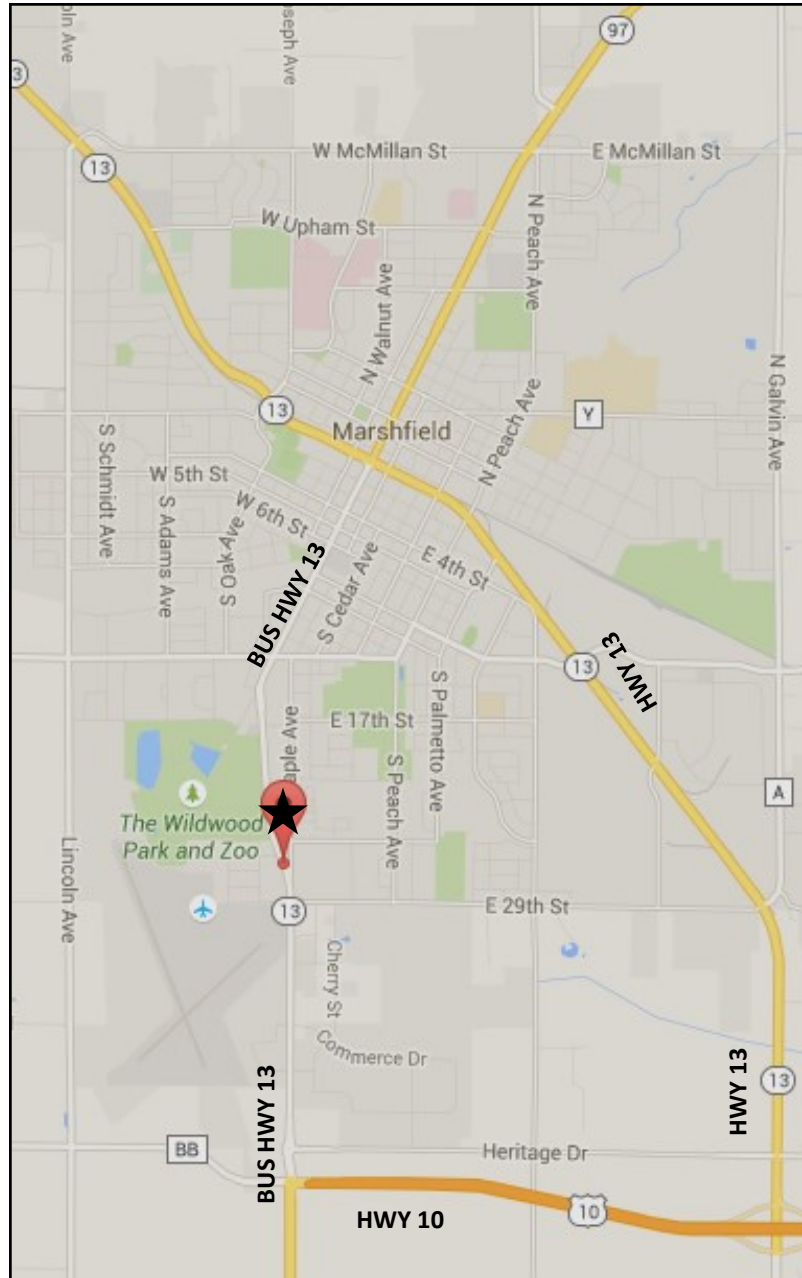

## Conference Lodging & Location

### ★ Hotel Marshfield

[hotelmashfield.com](http://hotelmashfield.com)

2700 S. Central Avenue

(Business Hwy 13)

Marshfield, WI

715-387-2700

855-583-2700

### Other Nearby Lodging Choices